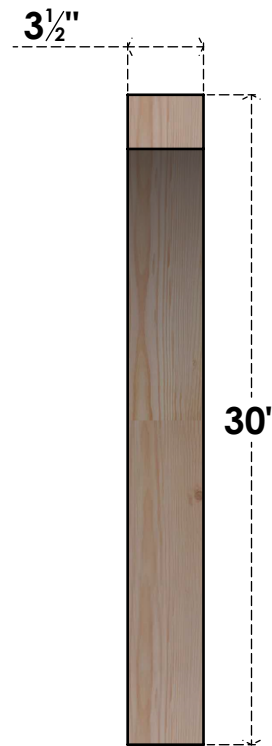

BRC04X30X30THR00SDF

3 1/2"W X 30"D X 30"H THORTON SMOOTH BRACE, DOUGLAS FIR

SIDE

FRONT

EKENA MILLWORK
 2300 WEST MAIN ST.
 CLARKSVILLE, TX 75426
 TOLL FREE: 866-607-0453
 WWW.EKENAMILLWORK.COM

NOTES

1. INSTALLATION TO BE COMPLETED IN ACCORDANCE WITH MANUFACTURER'S SPECIFICATIONS.
2. DRAWING MAY NOT BE TO SCALE
3. THIS DRAWING IS INTENDED FOR DESIGN AND PLANNING PURPOSES ONLY.
4. ALL INFORMATION CONTAINED HEREIN WAS CURRENT AT THE TIME OF DEVELOPMENT BUT MUST BE REVIEWED AND APPROVED BY THE PRODUCT MANUFACTURER TO BE CONSIDERED ACCURATE.
5. PRODUCTS ARE NOT KILN DRIED. THIS ITEM IS UNIQUE AND WILL CONTAIN THE NATURAL VARIATIONS THAT THE WOOD SPECIES OFFERS. THIS MAY RESULT IN VARIATIONS UP TO 1/4"