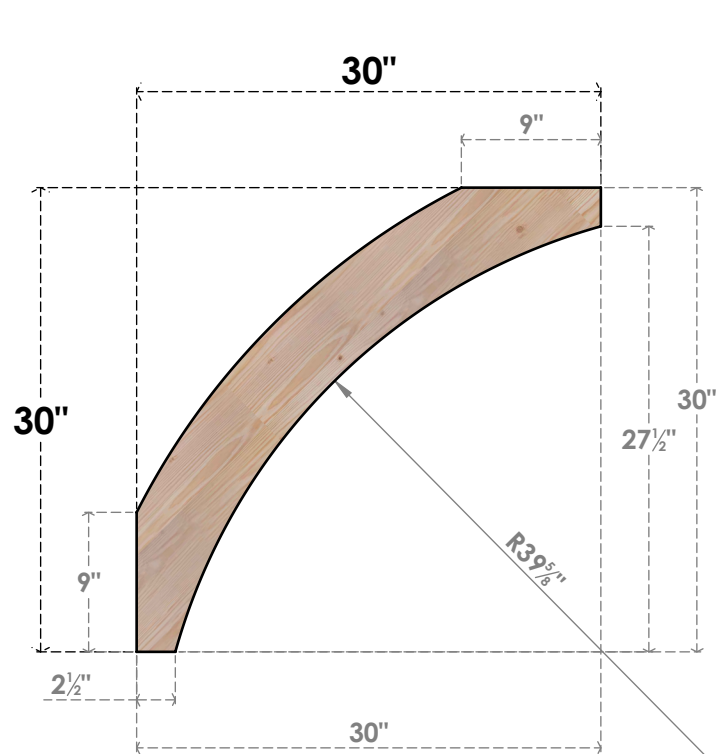

BRC04X30X30THR00SDF

3 1/2"W X 30"D X 30"H THORTON SMOOTH BRACE, DOUGLAS FIR

SIDE

FRONT

EKENA MILLWORK
 2300 WEST MAIN ST.
 CLARKSVILLE, TX 75426
 TOLL FREE: 866-607-0453
 WWW.EKENAMILLWORK.COM

NOTES

1. INSTALLATION TO BE COMPLETED IN ACCORDANCE WITH MANUFACTURER'S SPECIFICATIONS.
2. DRAWING MAY NOT BE TO SCALE
3. THIS DRAWING IS INTENDED FOR DESIGN AND PLANNING PURPOSES ONLY.
4. ALL INFORMATION CONTAINED HEREIN WAS CURRENT AT THE TIME OF DEVELOPMENT BUT MUST BE REVIEWED AND APPROVED BY THE PRODUCT MANUFACTURER TO BE CONSIDERED ACCURATE.
5. PRODUCTS ARE NOT KILN DRIED. THIS ITEM IS UNIQUE AND WILL CONTAIN THE NATURAL VARIATIONS THAT THE WOOD SPECIES OFFERS. THIS MAY RESULT IN VARIATIONS UP TO 1/4"